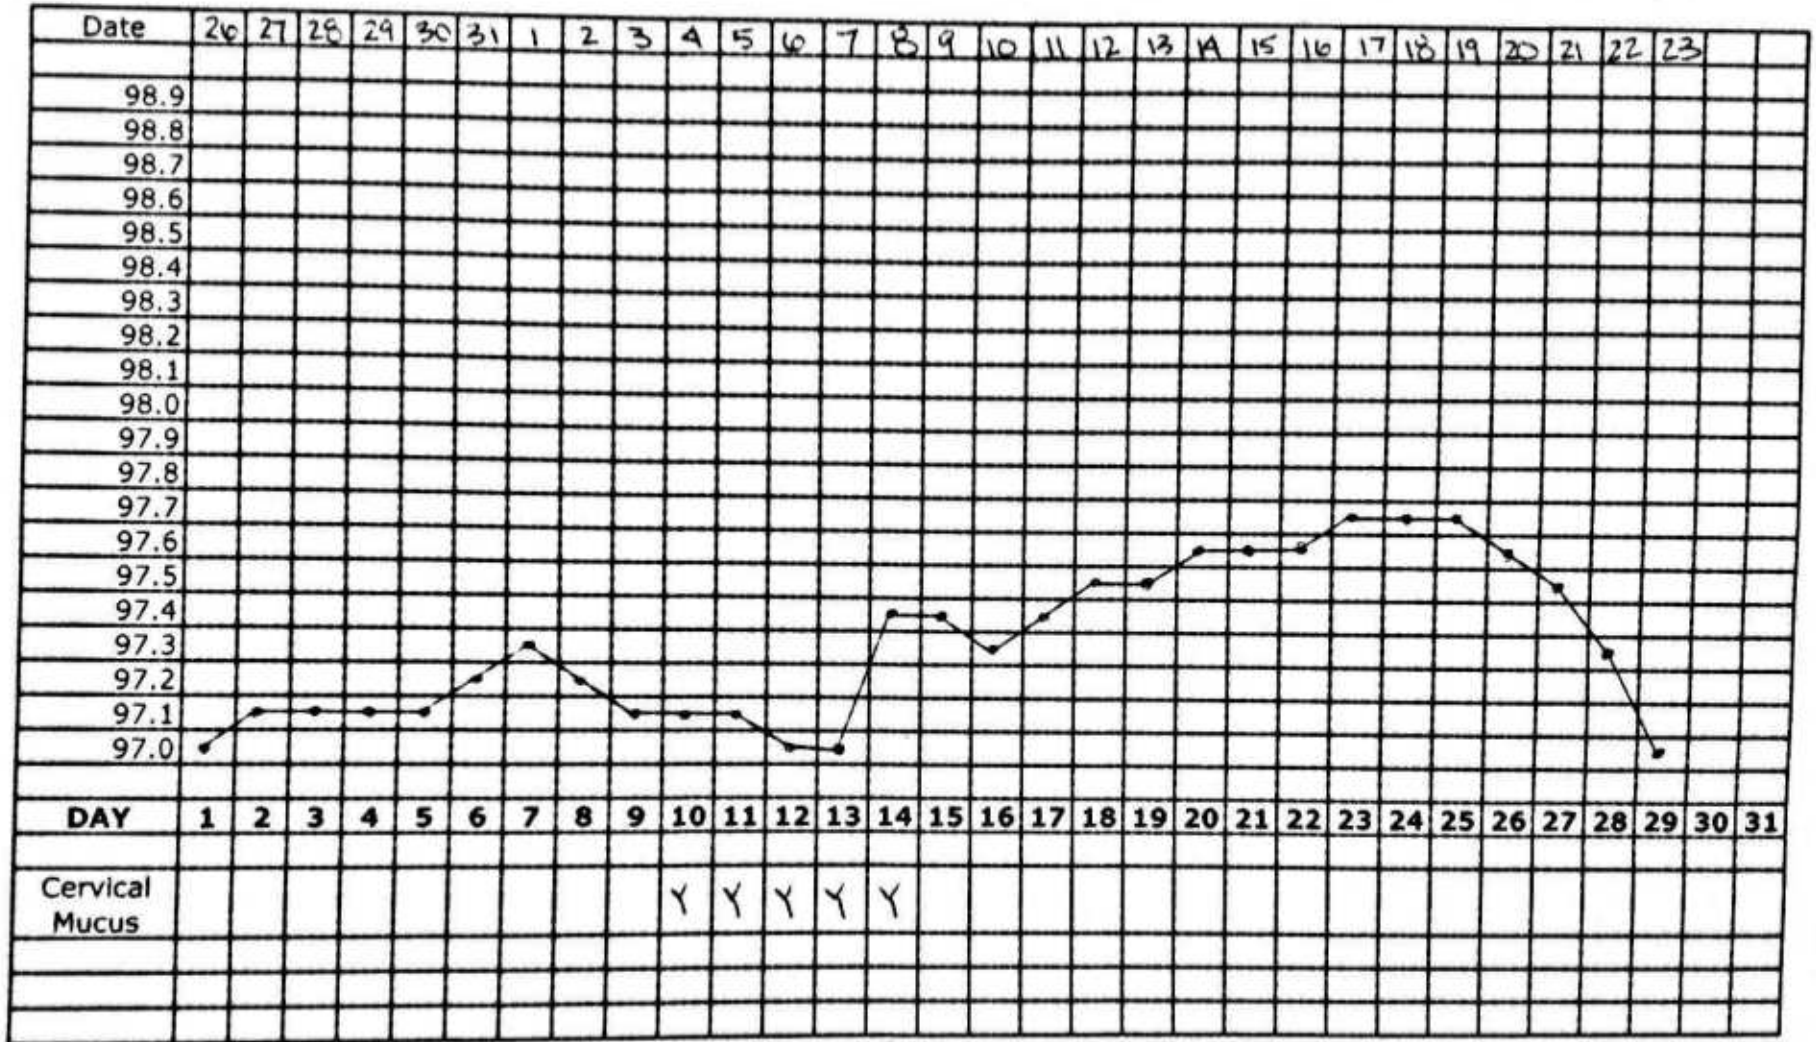

MONTH: MARCH through APRIL

LOW
 FOLLICULAR
 PHASE