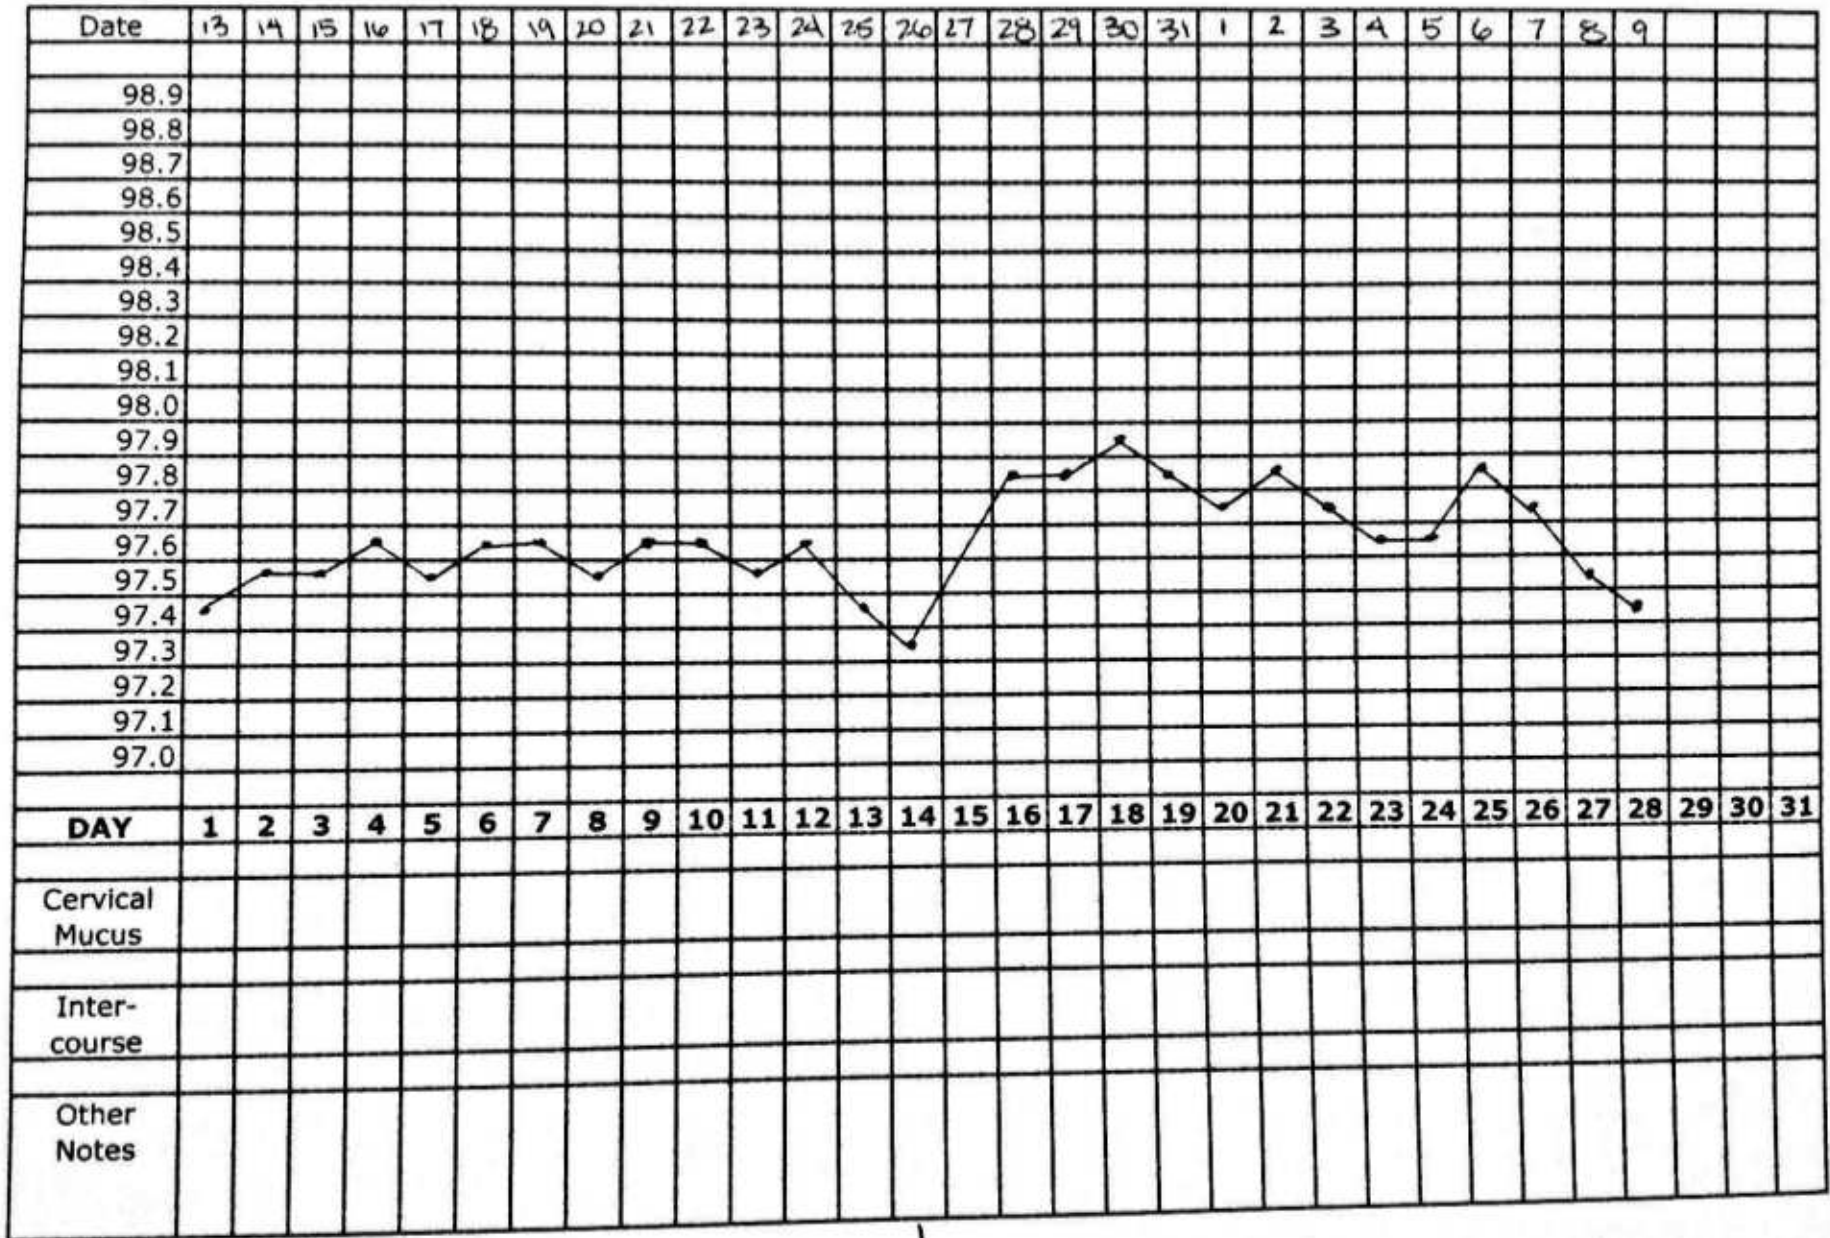

MONTH: MARCH through APRIL

OVULATION

LOW LUTEAL PHASE