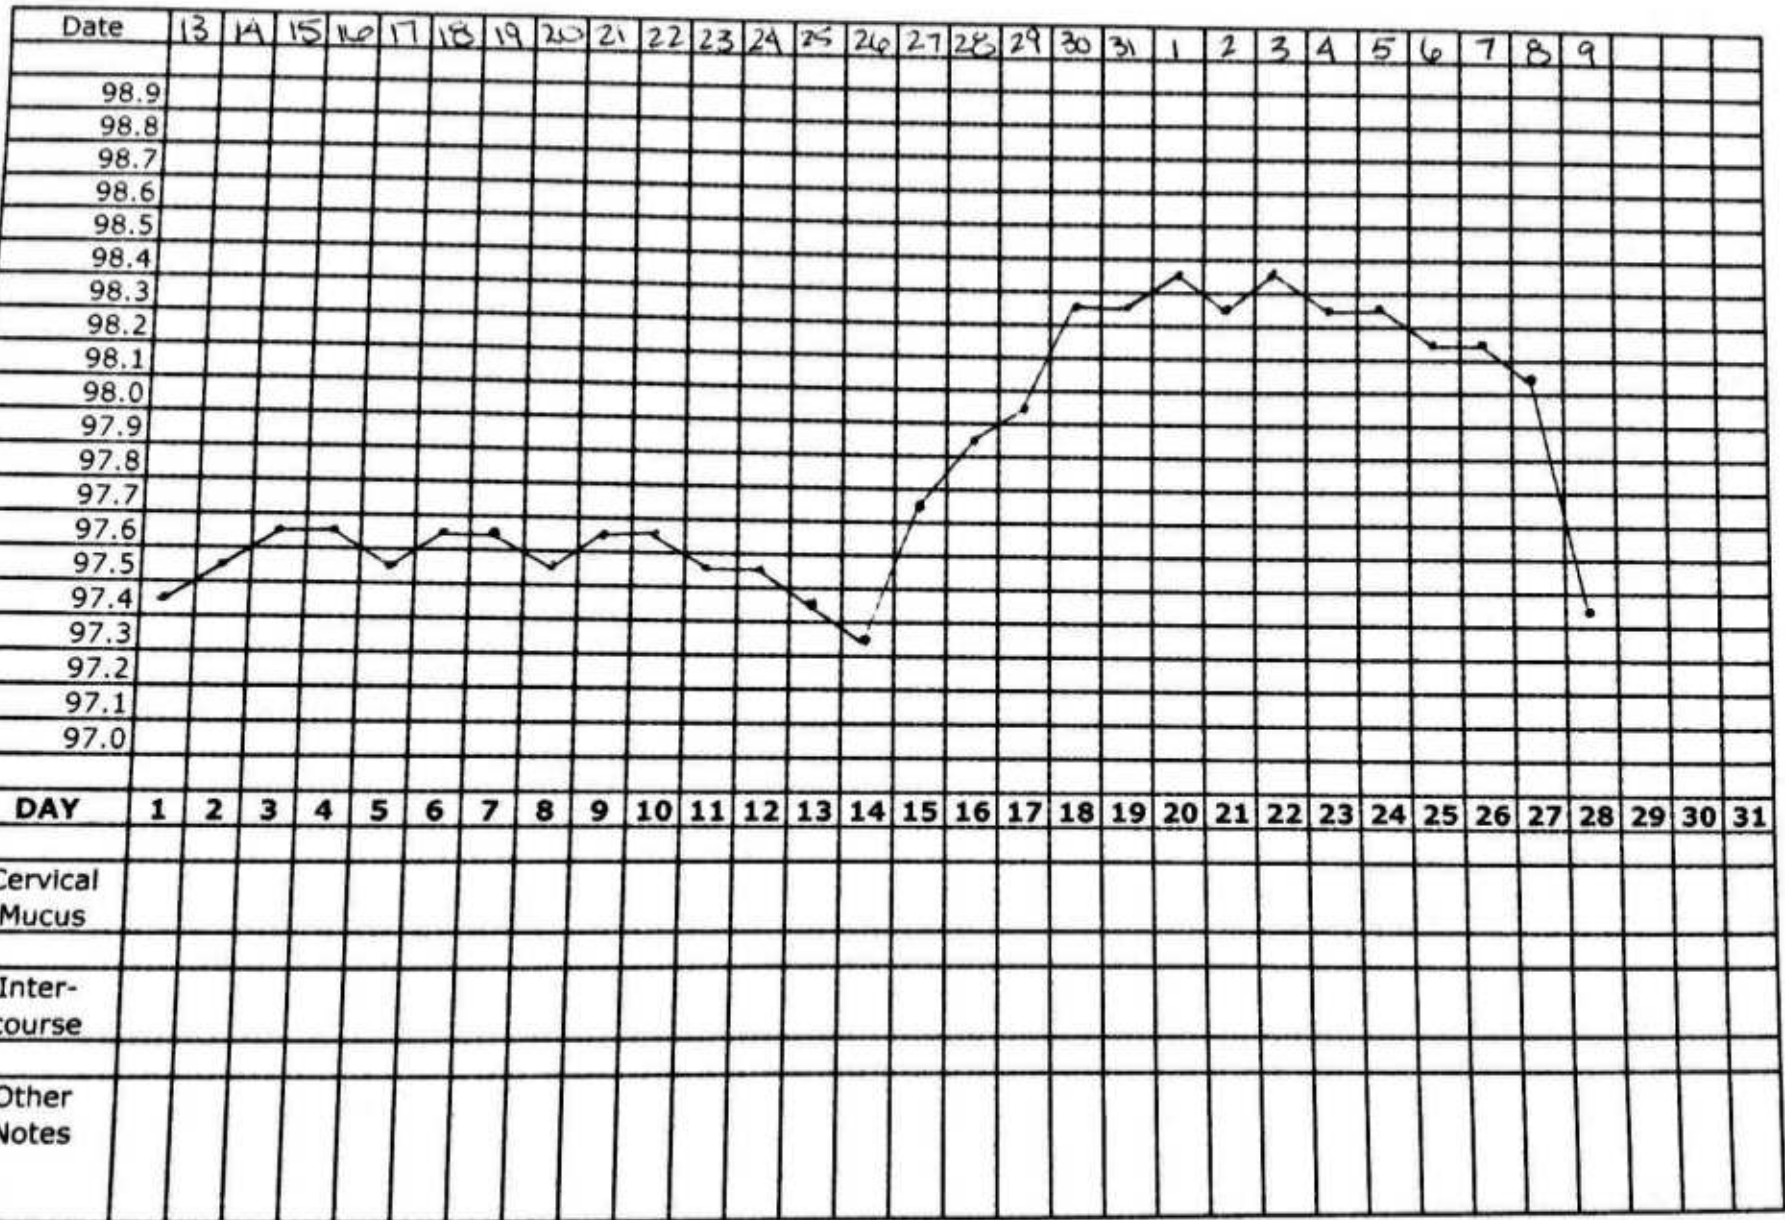

MONTH: MARCH through APRIL

OVULATION

LUTEAL PHASE WITH SLOW RISE