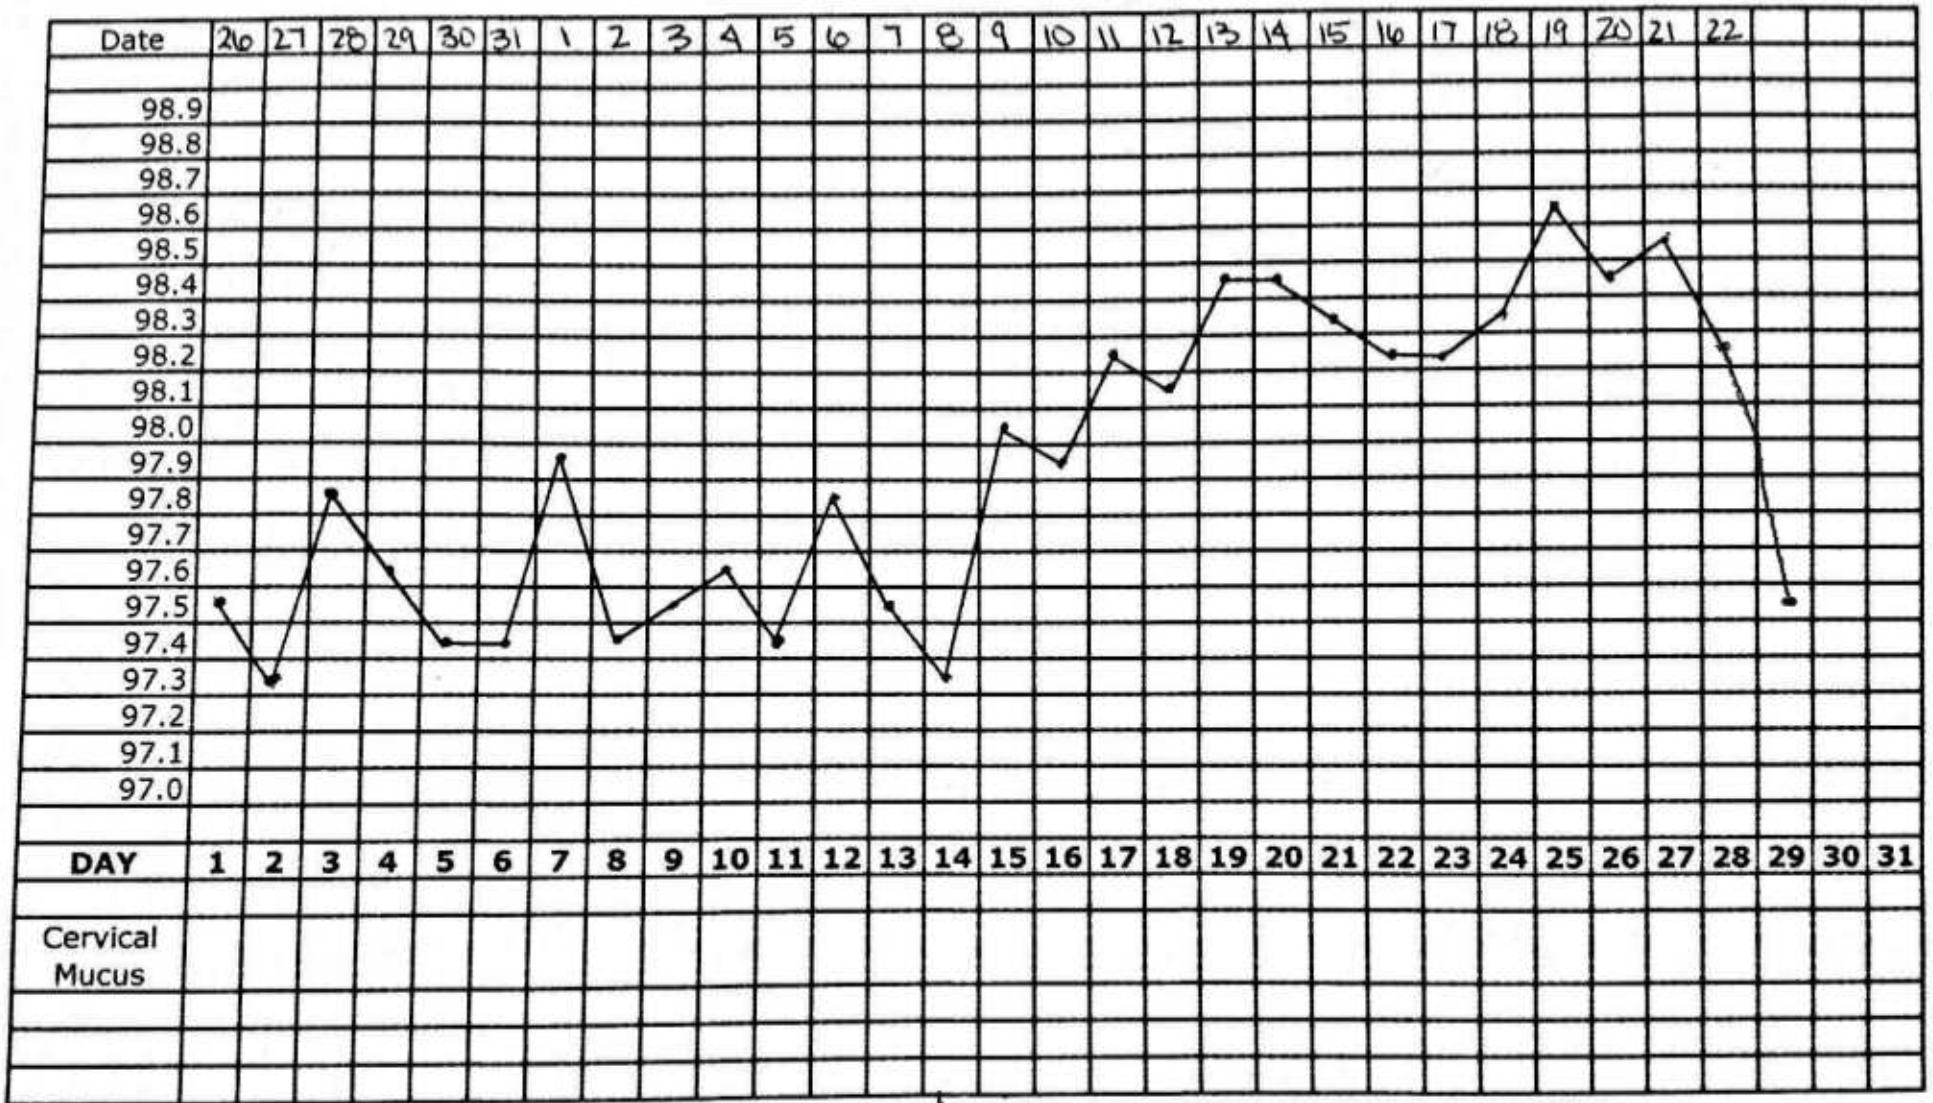

MONTH: MARCH through APRIL

UNSTABLE FOLLICULAR PHASE

OVULATION